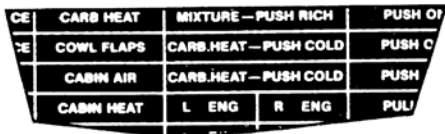

MFG BY AIRCRAFT SPRUCE

SELF-ADHESIVE VINYL TYPE - White lettering on black background. Just cut, peel and press in place. Includes 349 of the most commonly used cockpit identifications and symbols (avionics, electrical, engine and aircraft controls) plus 248 numbers & letters. The most complete selection available. P/N 09-35000 .....$4.75 Set